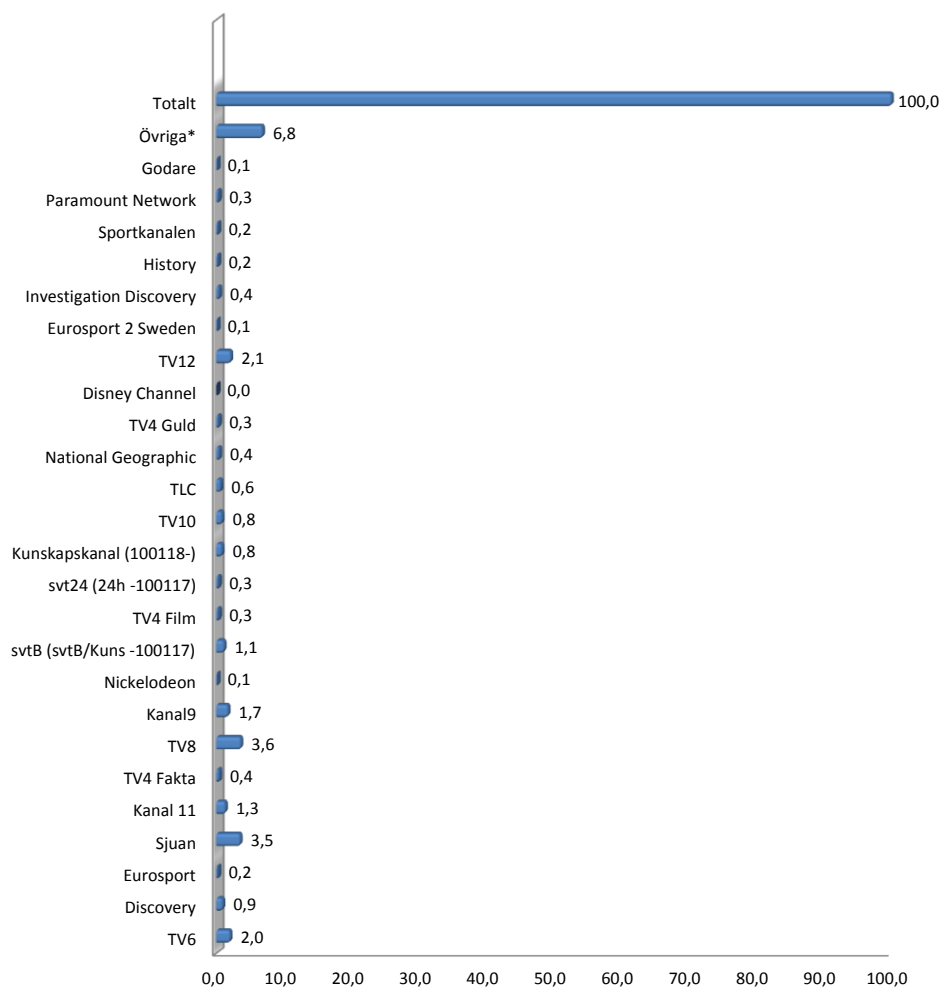

Tittartidsandel Small (%)

* Alla kanaler exklusive de 34 loggkanalerna