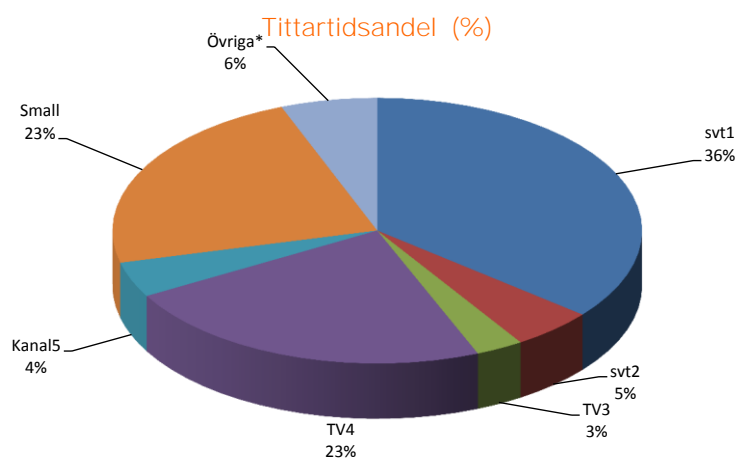

Översikt av tittandet på MMS loggkanaler - data