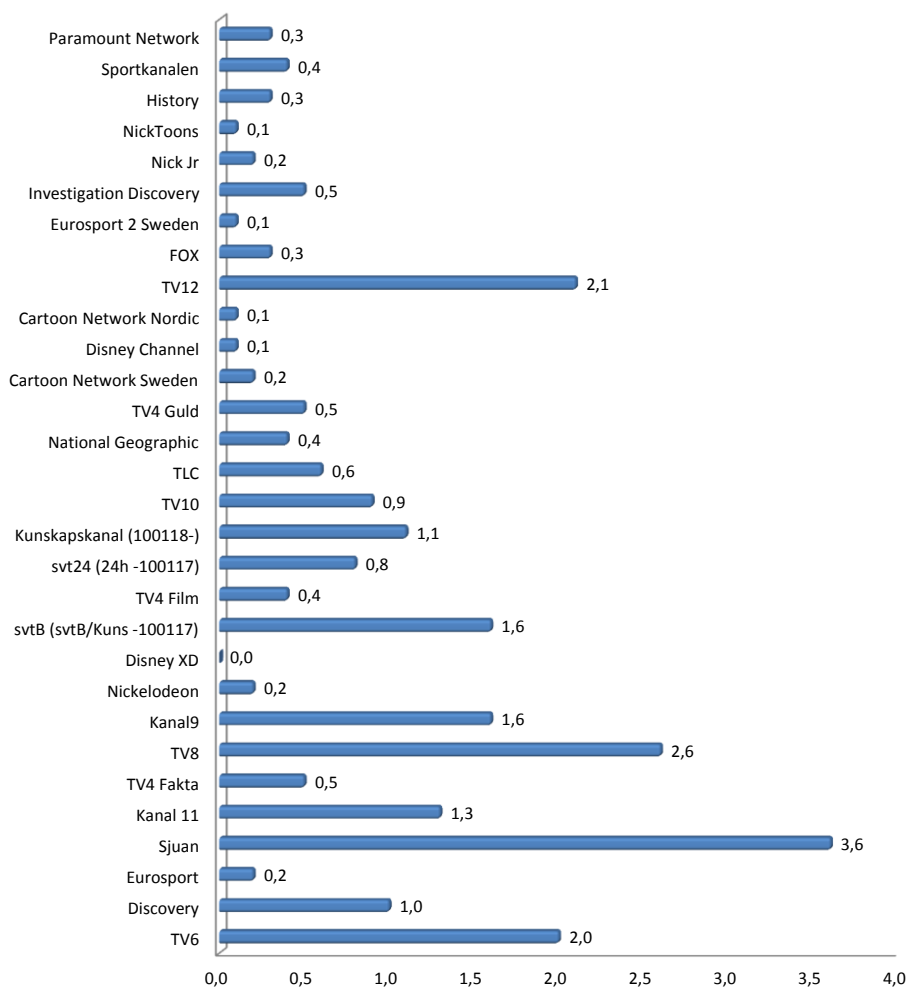

Tittartidsandel Small (%)

* Alla kanaler exklusive de 35 loggkanalerna