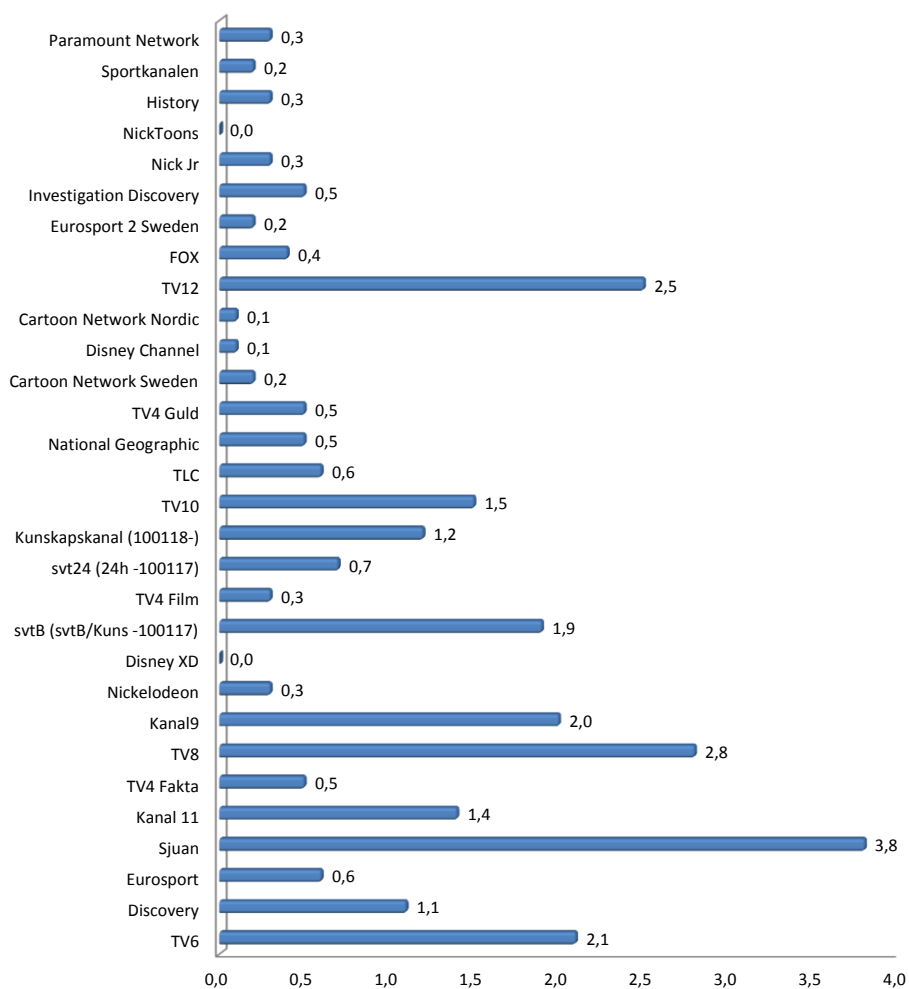

Tittartidsandel Small (%)

* Alla kanaler exklusive de 35 loggkanalerna