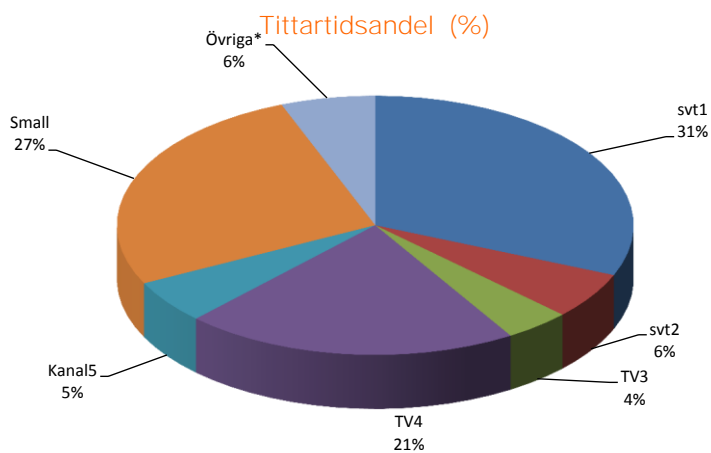

* Alla kanaler exklusive de 35 loggkanalerna