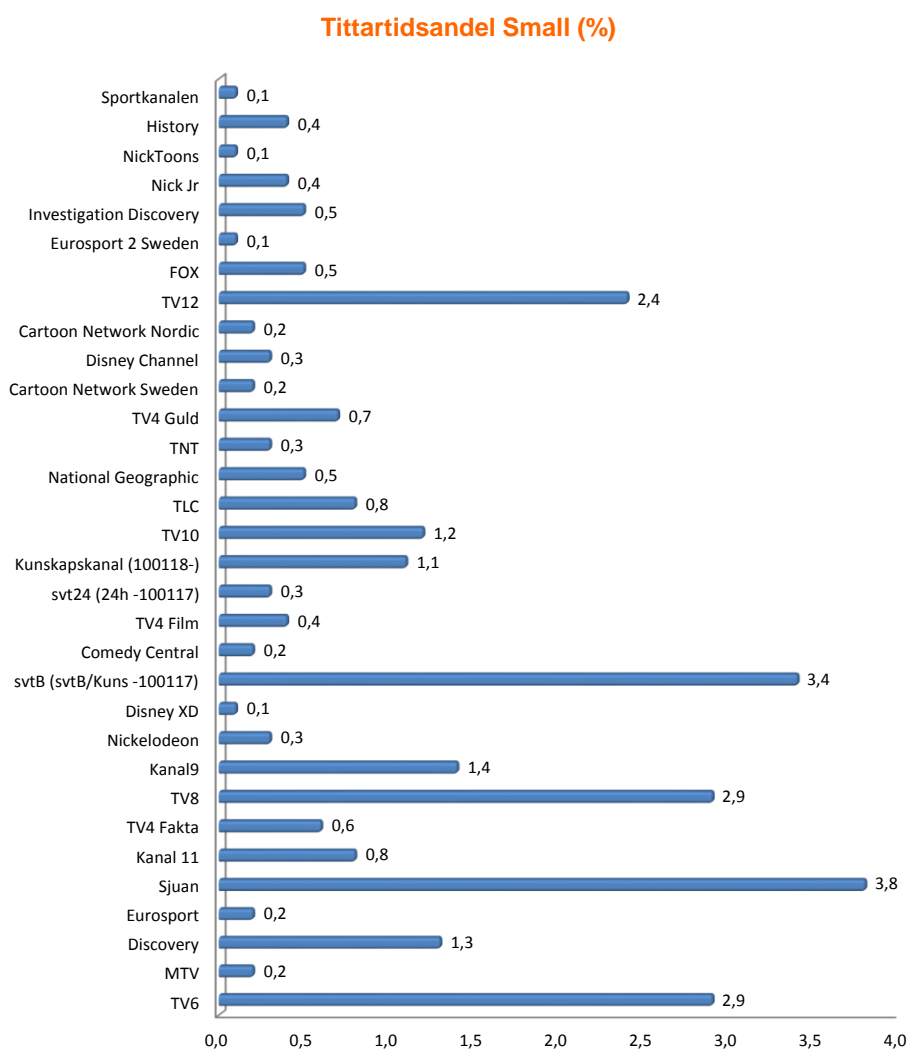

Översikt av tittandet på MMS loggkanaler - data

* Alla kanaler exklusive de 37 loggkanalerna