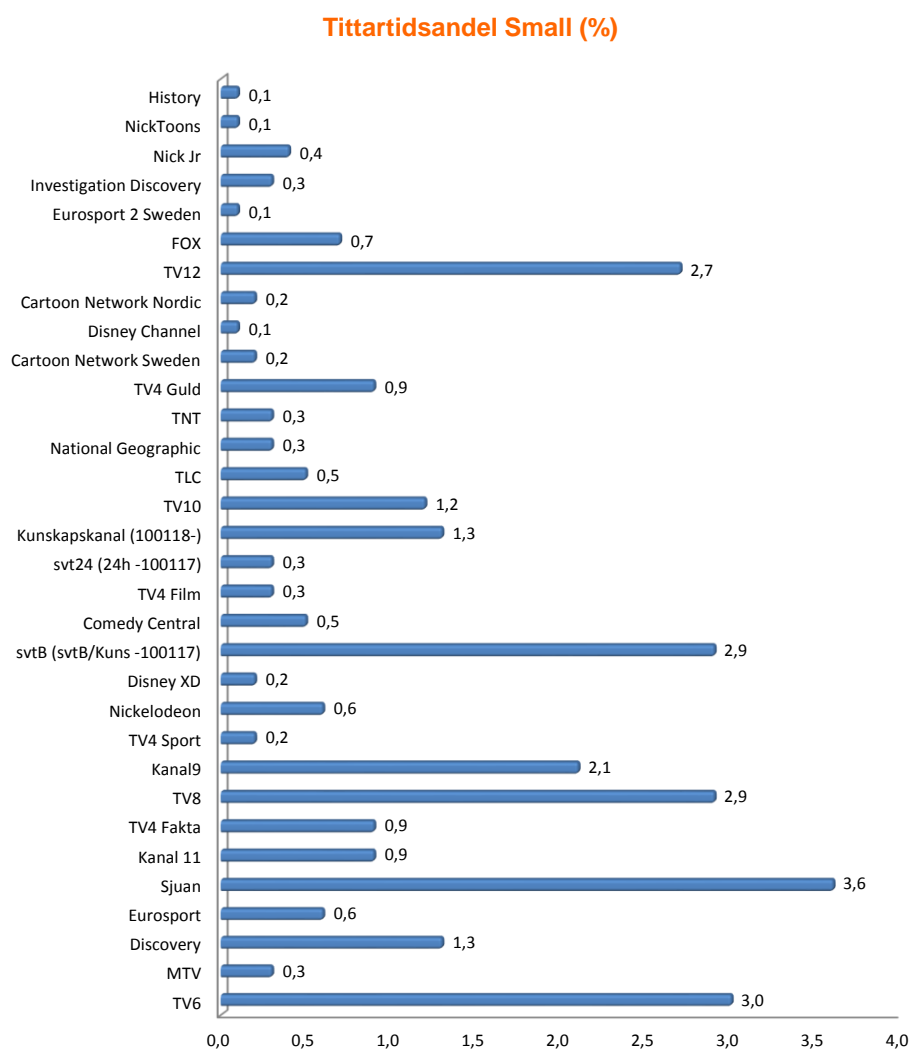

Översikt av tittandet på MMS loggkanaler - data

* Alla kanaler exklusive de 37 loggkanalerna