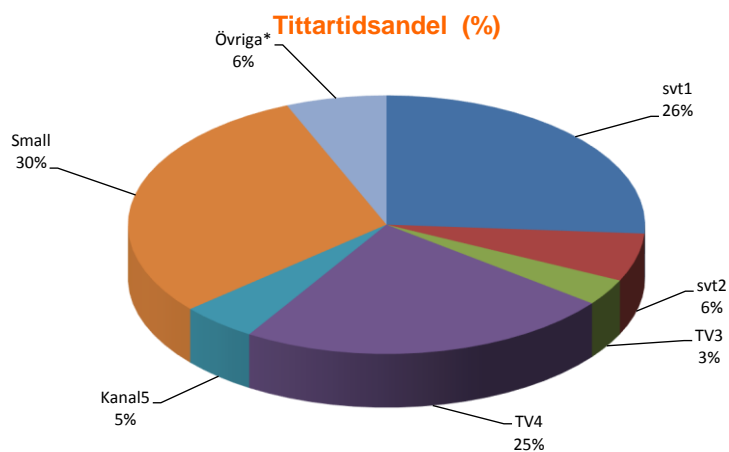

Översikt av tittandet på MMS loggkanaler - data

* Alla kanaler exklusive de 37 loggkanalerna