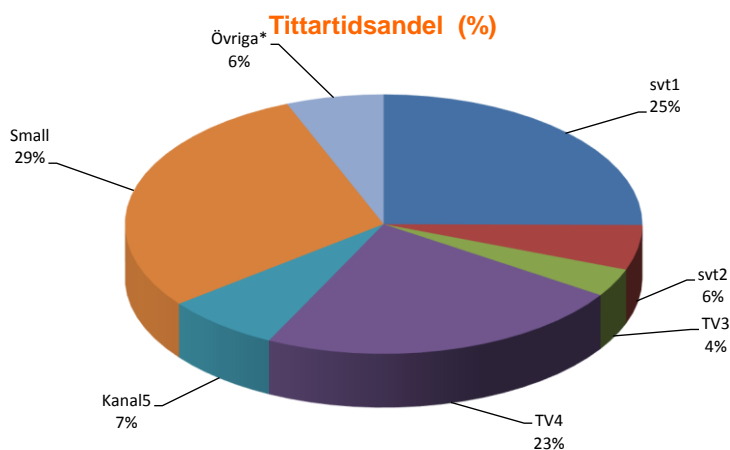

Översikt av tittandet på MMS loggkanaler - data

* Alla kanaler exklusive de 36 loggkanalerna