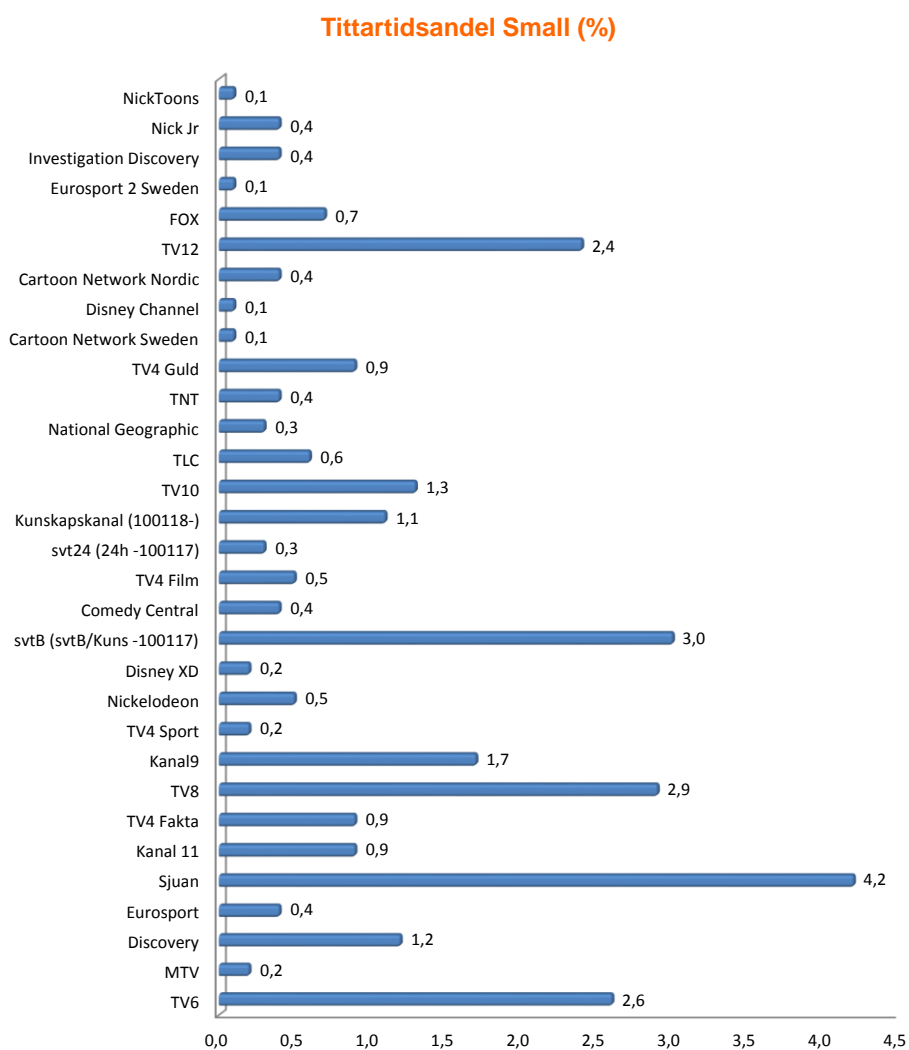

Översikt av tittandet på MMS loggkanaler - data

* Alla kanaler exklusive de 36 loggkanalerna