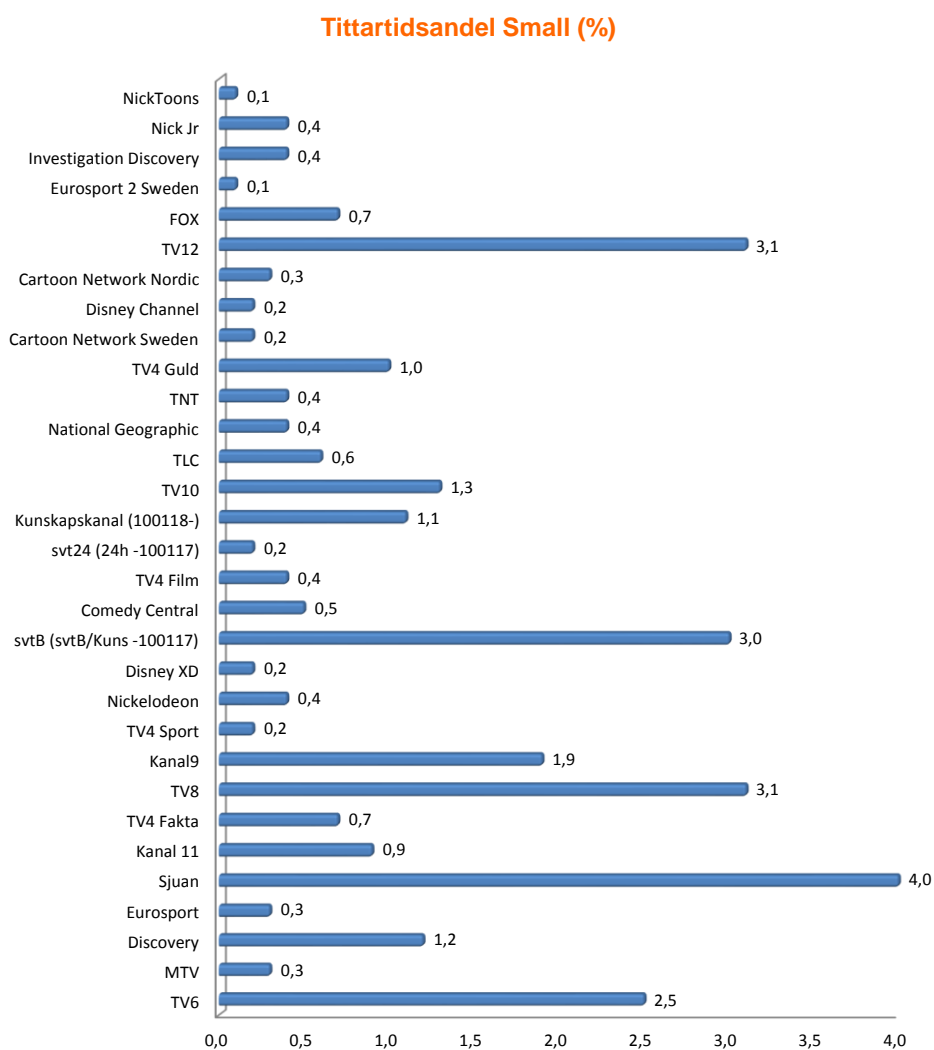

Översikt av tittandet på MMS loggkanaler - data

* Alla kanaler exklusive de 36 loggkanalerna