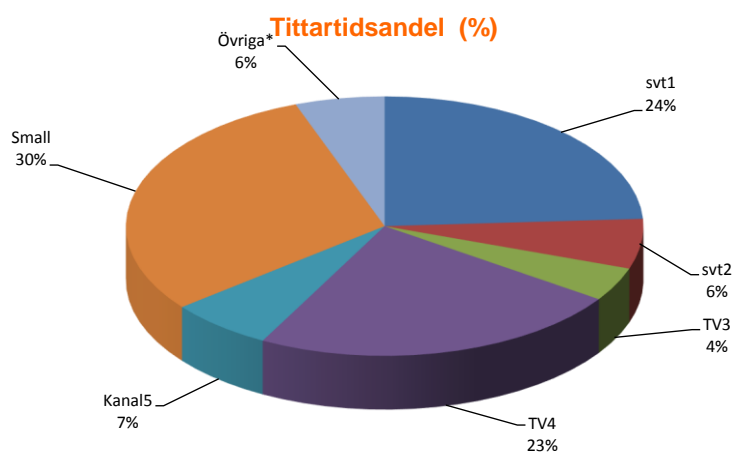

Översikt av tittandet på MMS loggkanaler - data

* Alla kanaler exklusive de 36 loggkanalerna