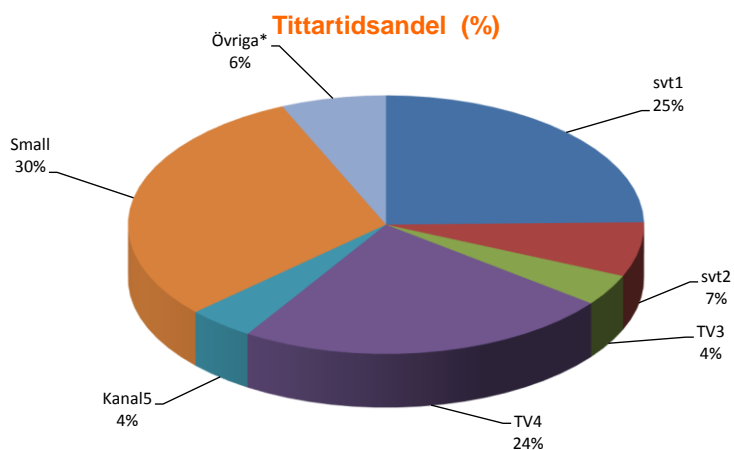

Översikt av tittandet på MMS loggkanaler - data

* Alla kanaler exklusive de 36 loggkanalerna