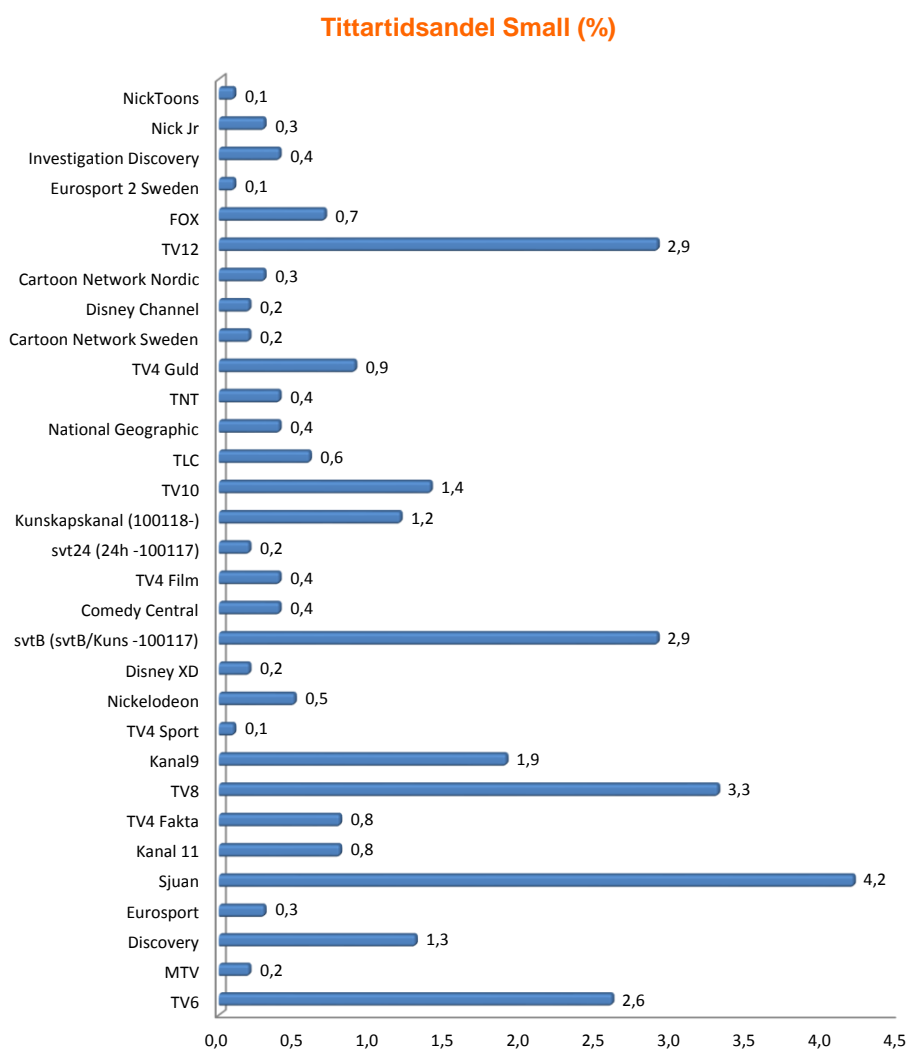

Översikt av tittandet på MMS loggkanaler - data

* Alla kanaler exklusive de 36 loggkanalerna