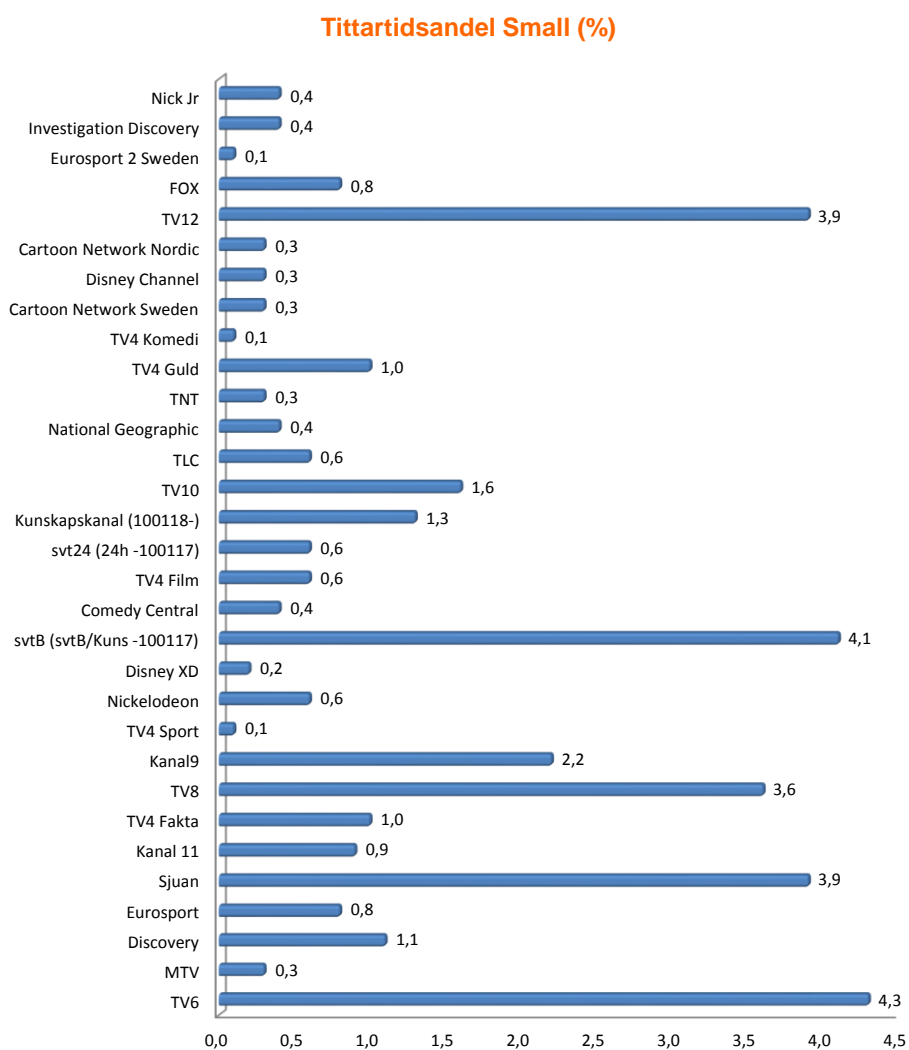

Översikt av tittandet på MMS loggkanaler - data

* Alla kanaler exklusive de 36 loggkanalerna