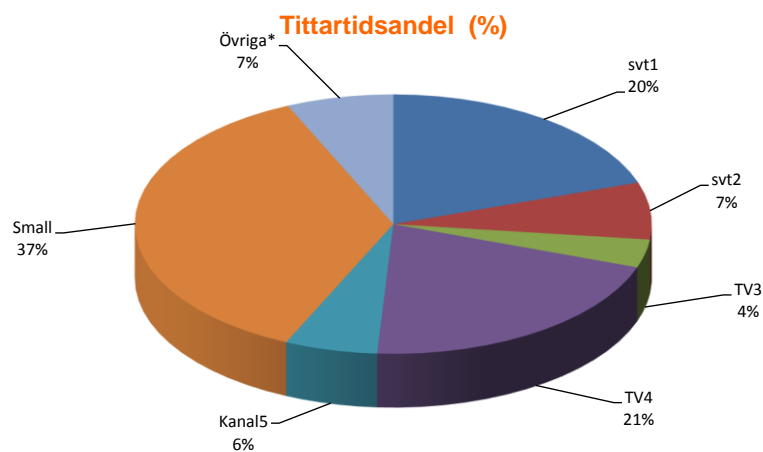

Översikt av tittandet på MMS loggkanaler - data

* Alla kanaler exklusive de 36 loggkanalerna