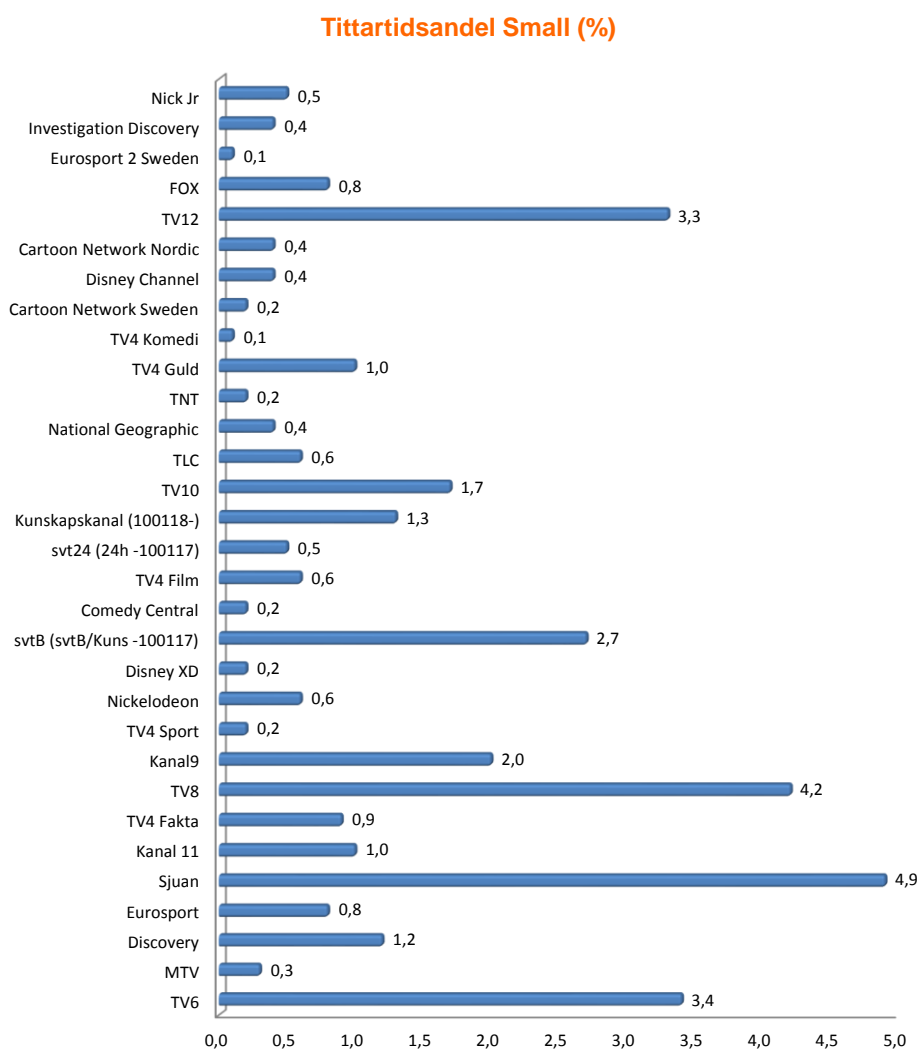

Översikt av tittandet på MMS loggkanaler - data

* Alla kanaler exklusive de 36 loggkanalerna