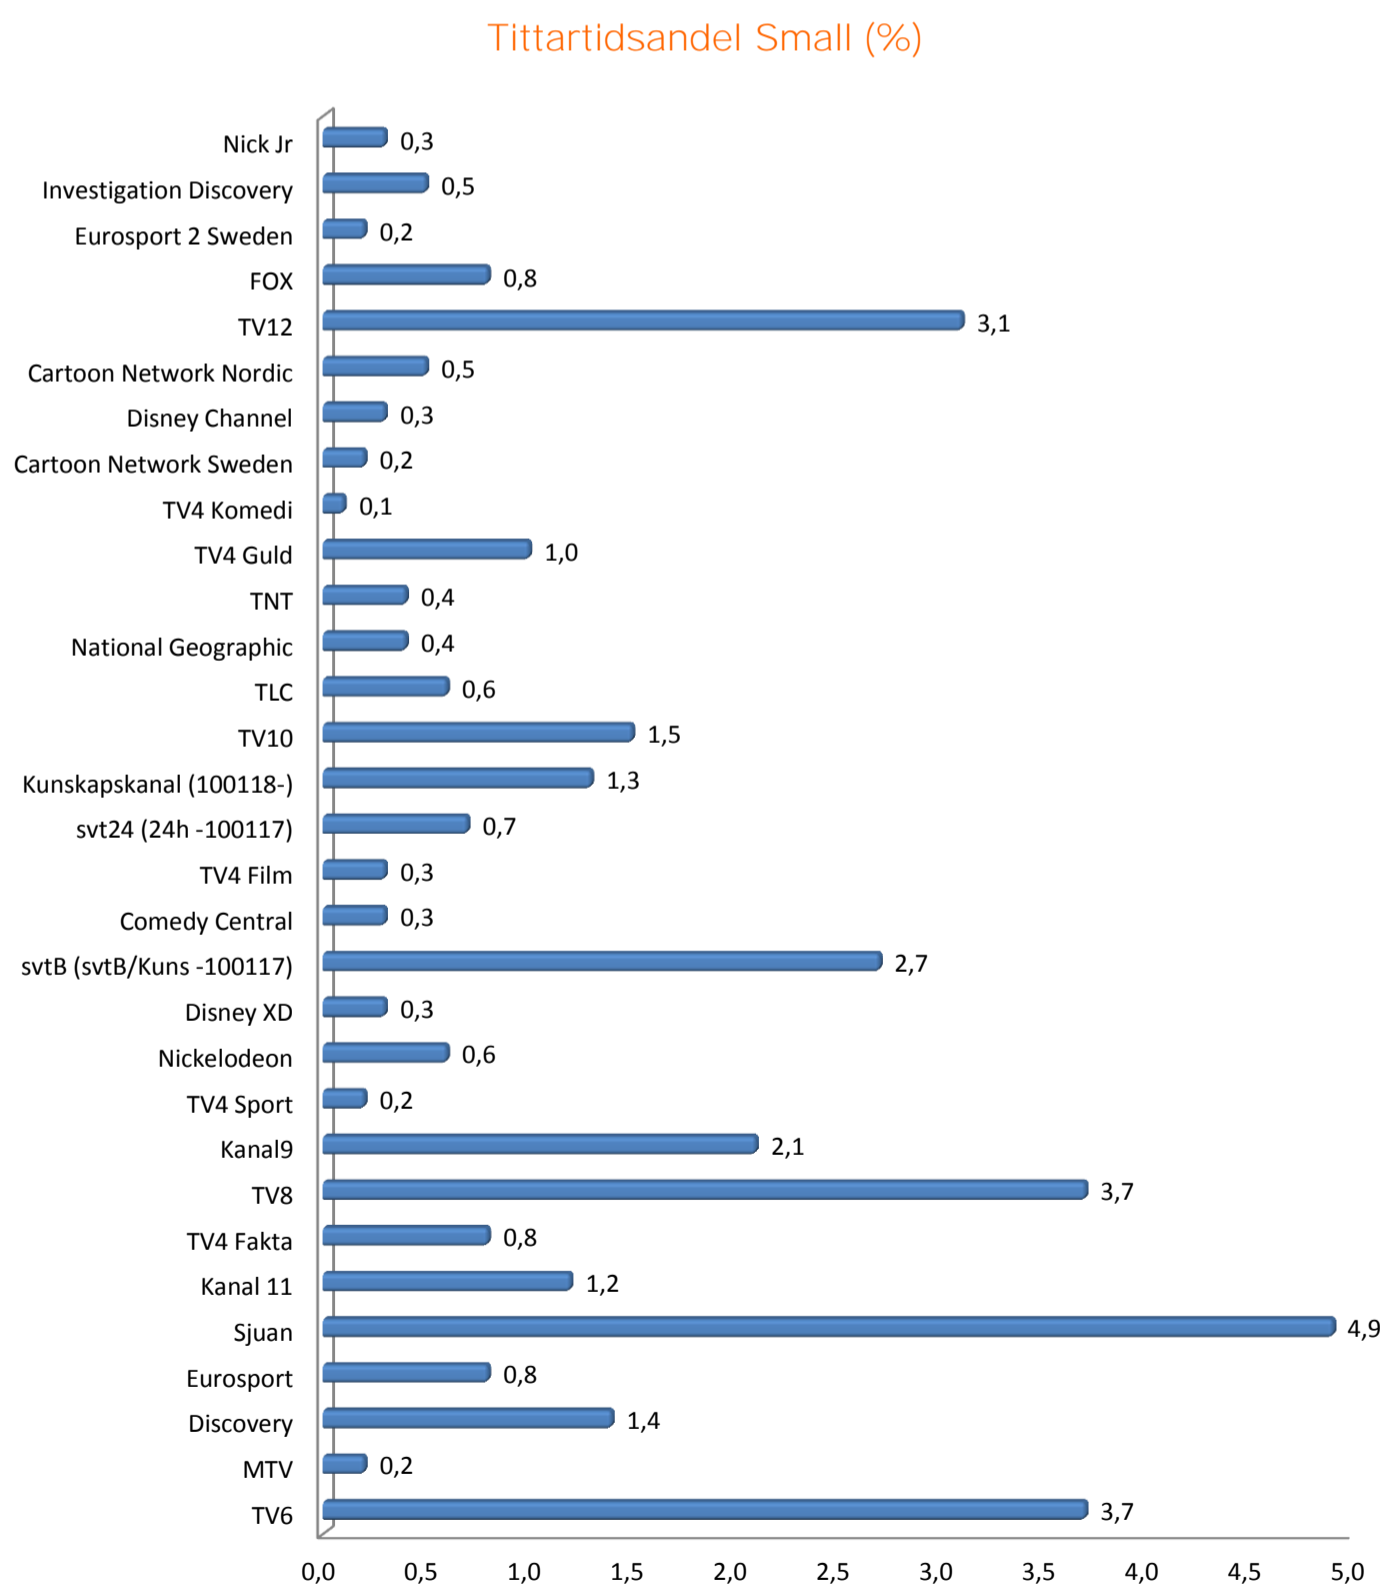

Översikt av tittandet på MMS loggkanaler - data