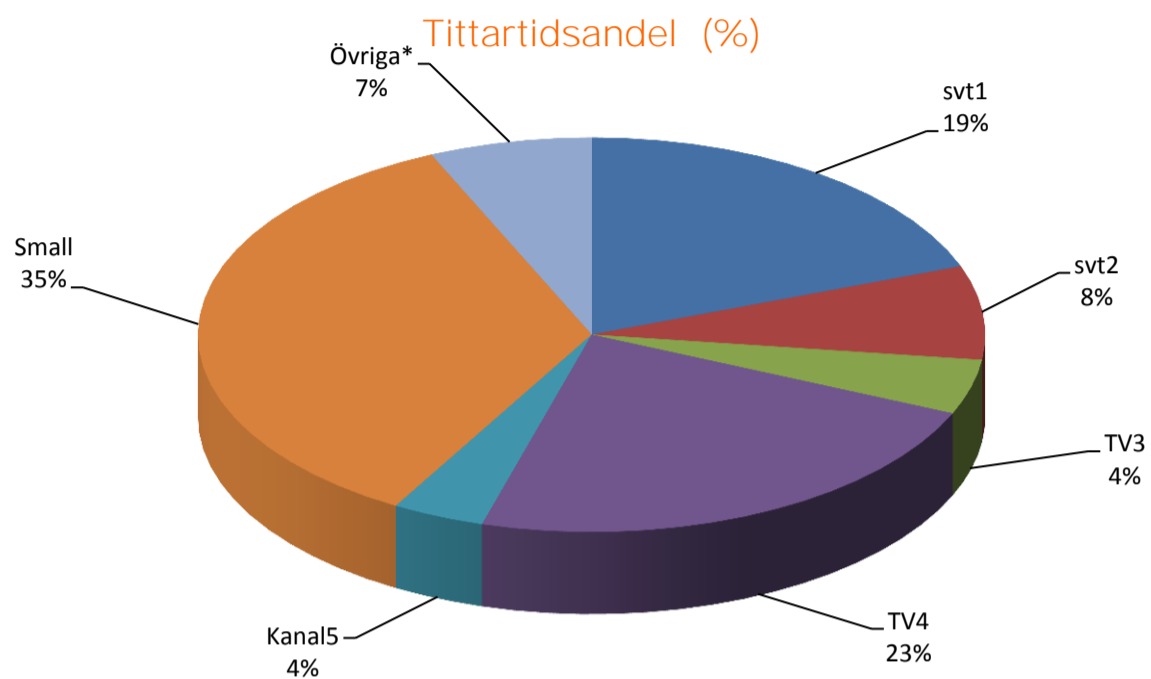

Översikt av tittandet på MMS loggkanaler - data