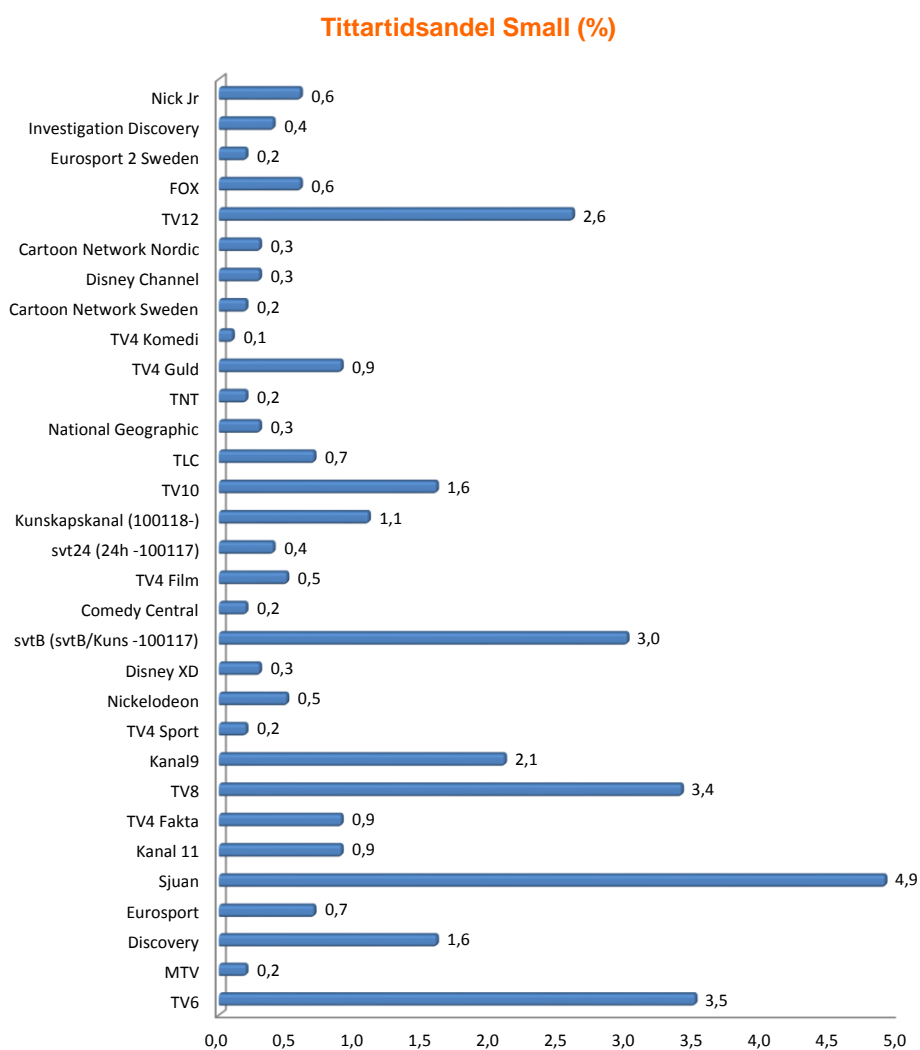

Översikt av tittandet på MMS loggkanaler - data

* Alla kanaler exklusive de 36 loggkanalerna