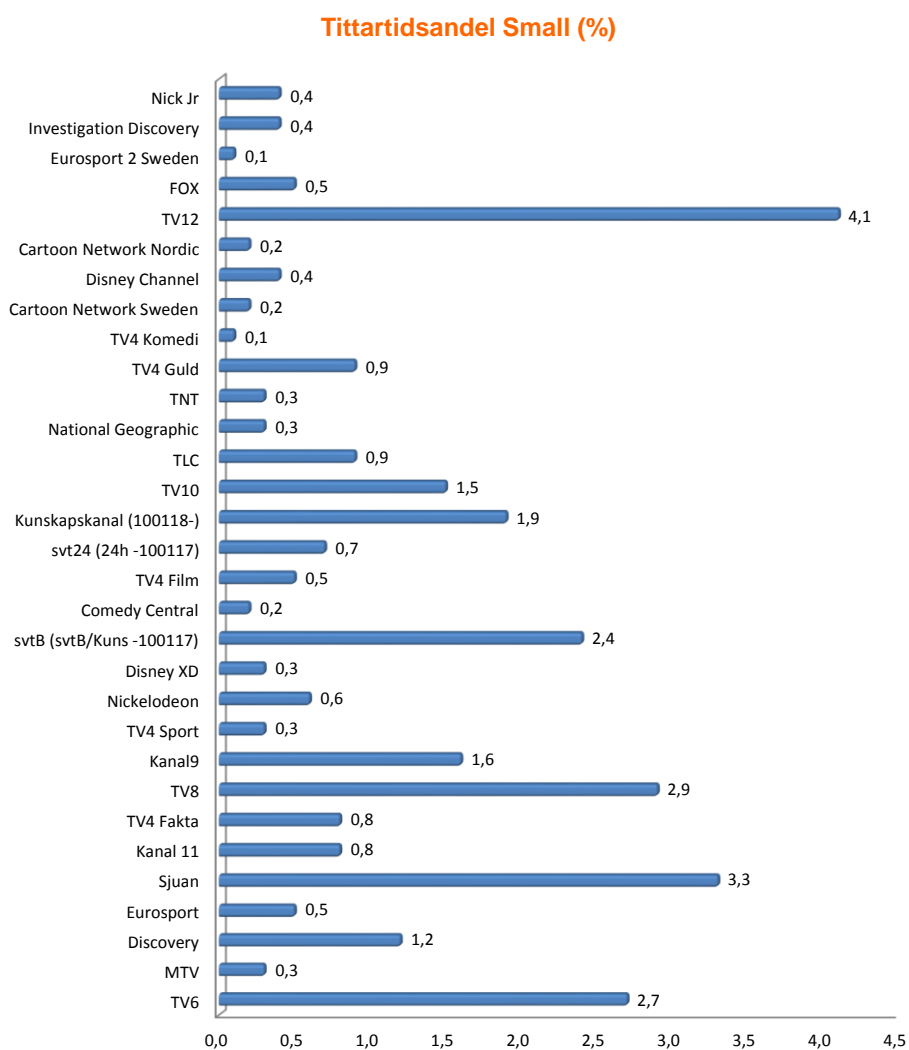

Översikt av tittandet på MMS loggkanaler - data

* Alla kanaler exklusive de 36 loggkanalerna