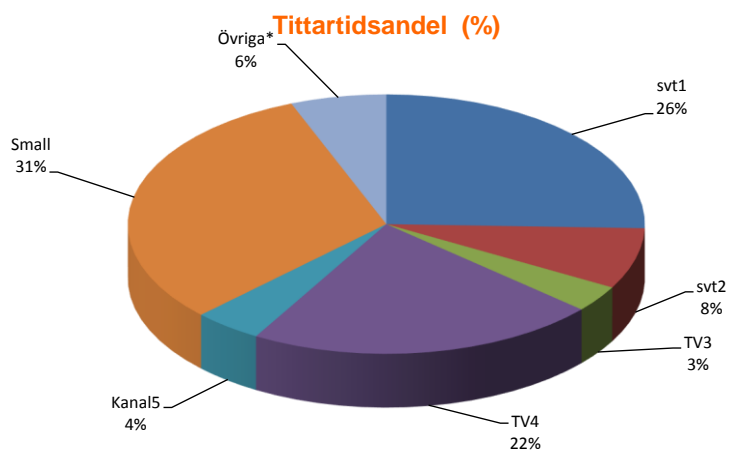

Översikt av tittandet på MMS loggkanaler - data

* Alla kanaler exklusive de 36 loggkanalerna