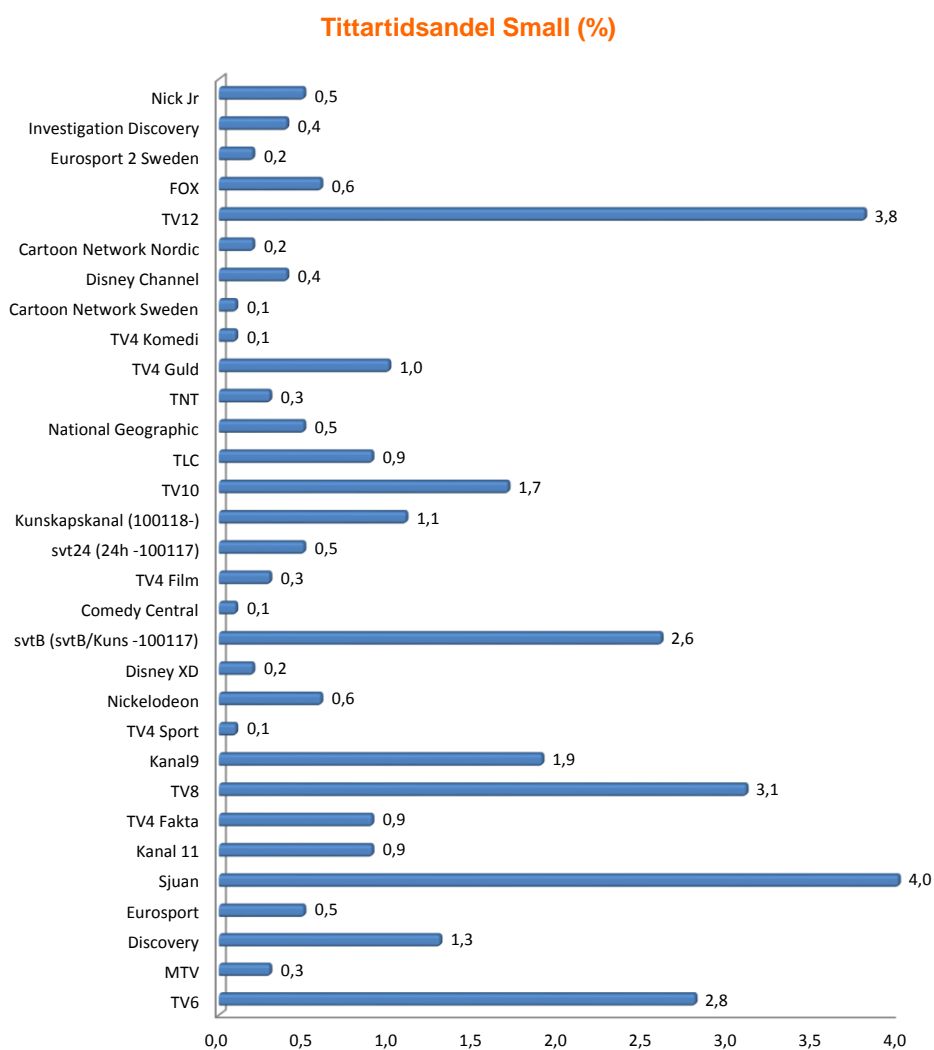

Översikt av tittandet på MMS loggkanaler - data

* Alla kanaler exklusive de 36 loggkanalerna