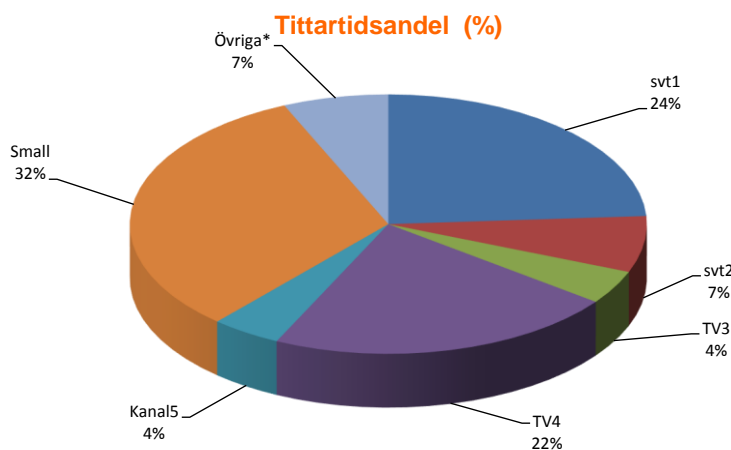

Översikt av tittandet på MMS loggkanaler - data

* Alla kanaler exklusive de 36 loggkanalerna