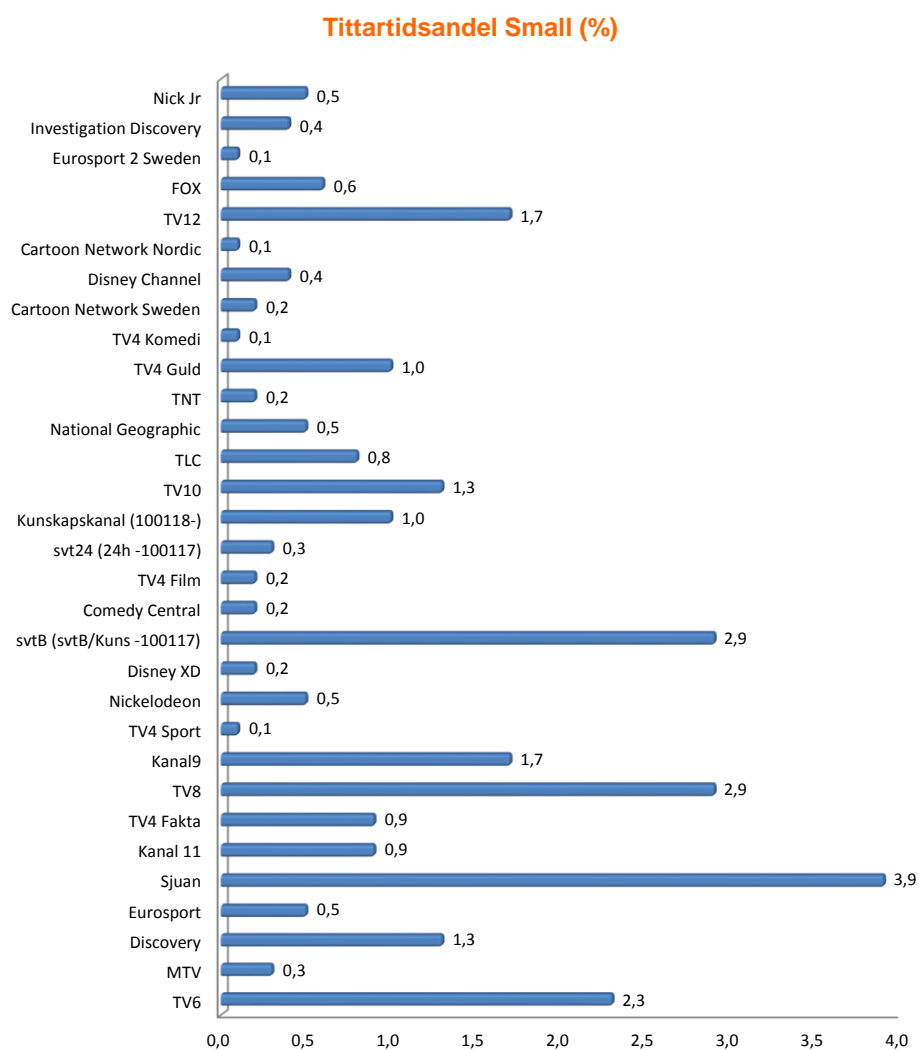

Översikt av tittandet på MMS loggkanaler - data

* Alla kanaler exklusive de 36 loggkanalerna