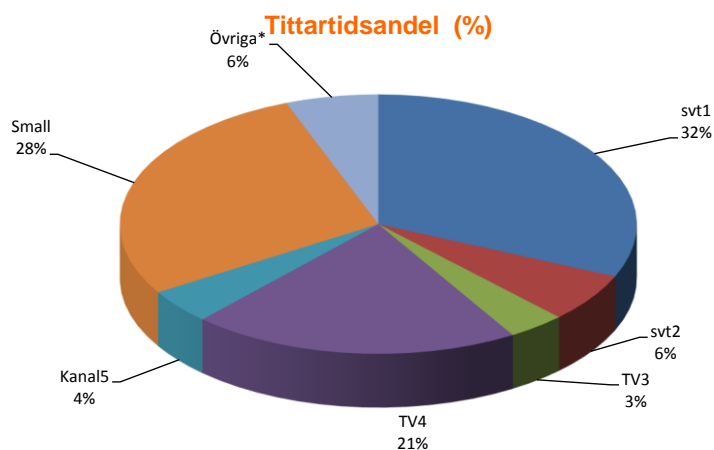

Översikt av tittandet på MMS loggkanaler - data

* Alla kanaler exklusive de 36 loggkanalerna