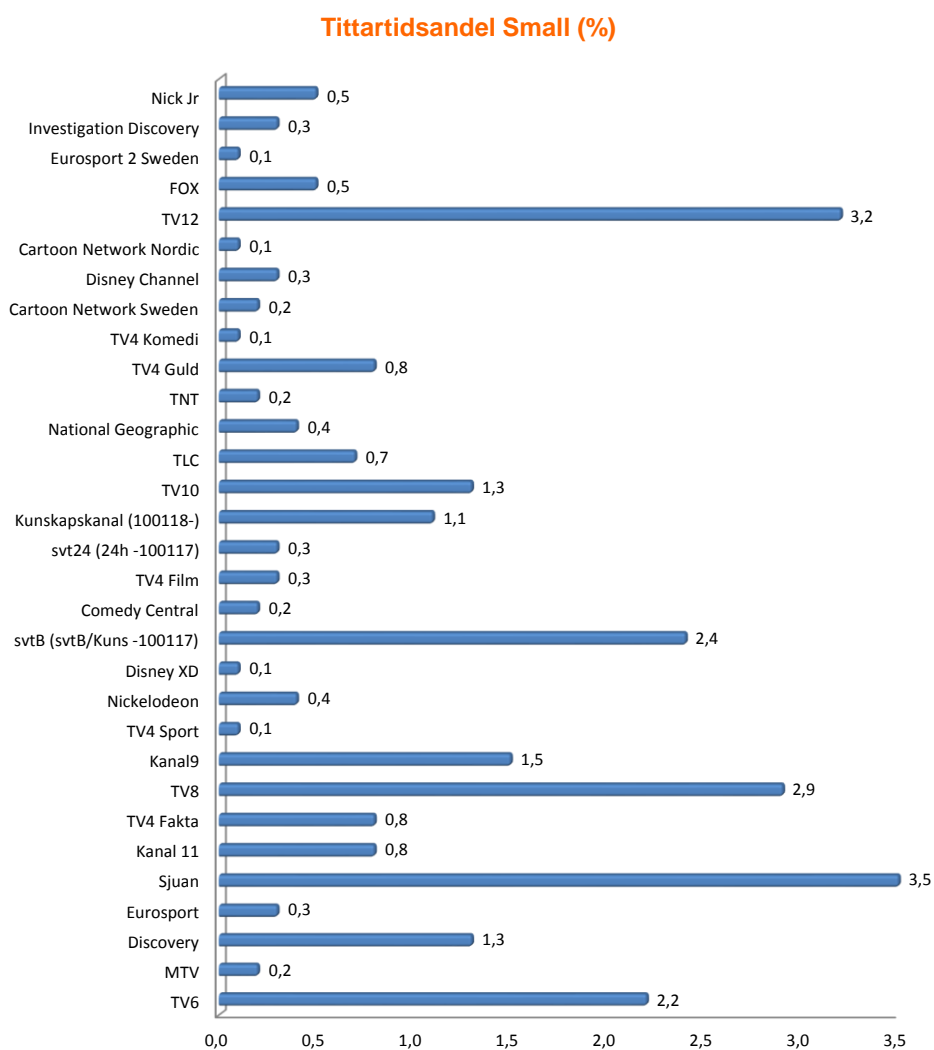

Översikt av tittandet på MMS loggkanaler - data

* Alla kanaler exklusive de 36 loggkanalerna