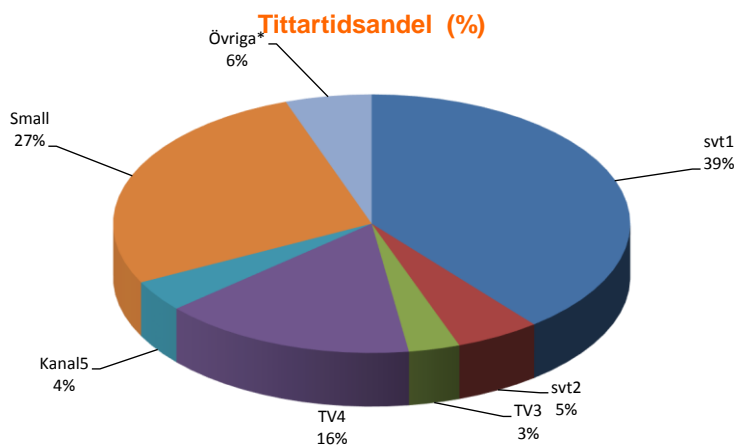

Översikt av tittandet på MMS loggkanaler - data

* Alla kanaler exklusive de 36 loggkanalerna