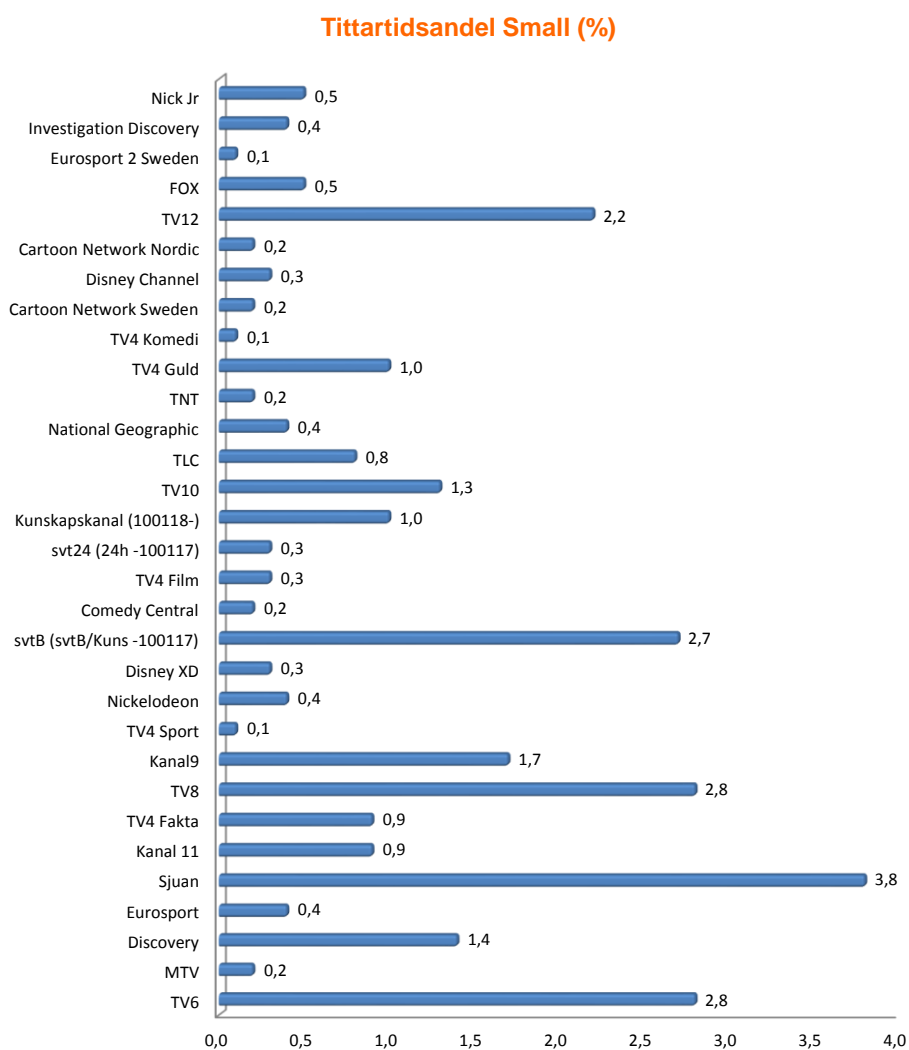

Översikt av tittandet på MMS loggkanaler - data

* Alla kanaler exklusive de 36 loggkanalerna