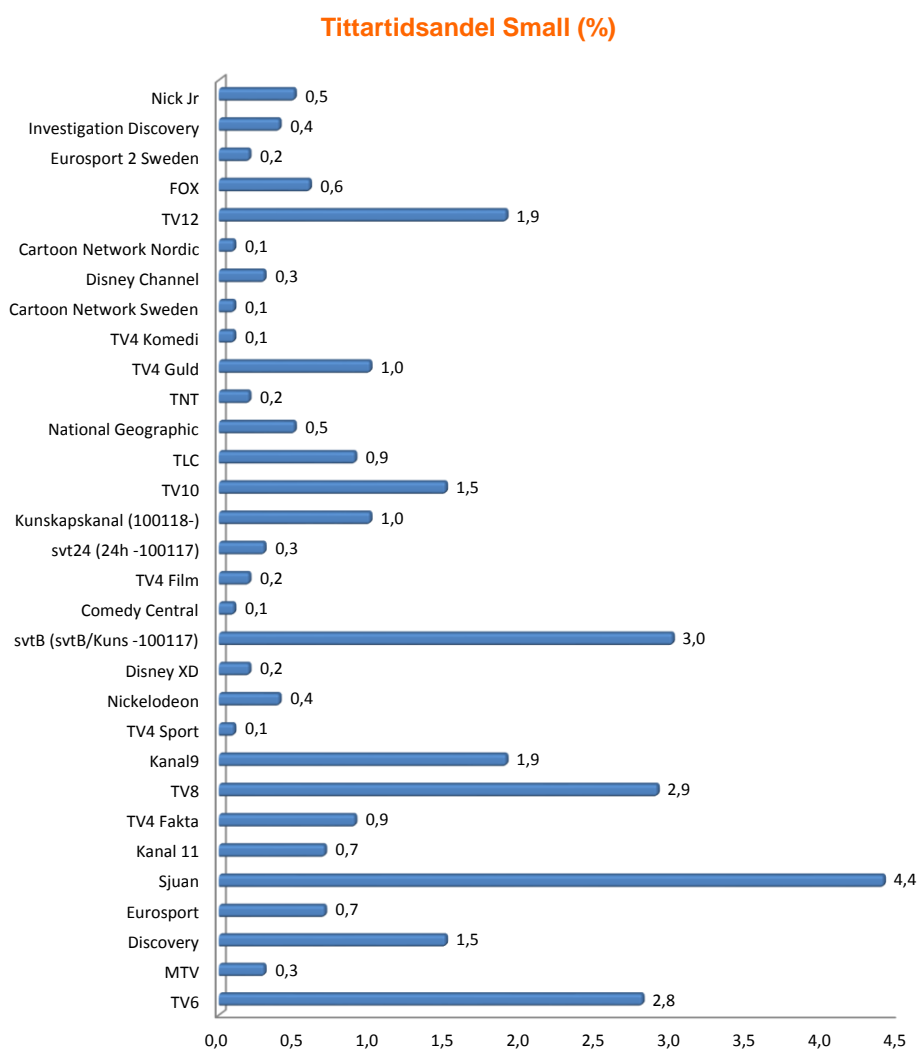

Översikt av tittandet på MMS loggkanaler - data

* Alla kanaler exklusive de 36 loggkanalerna