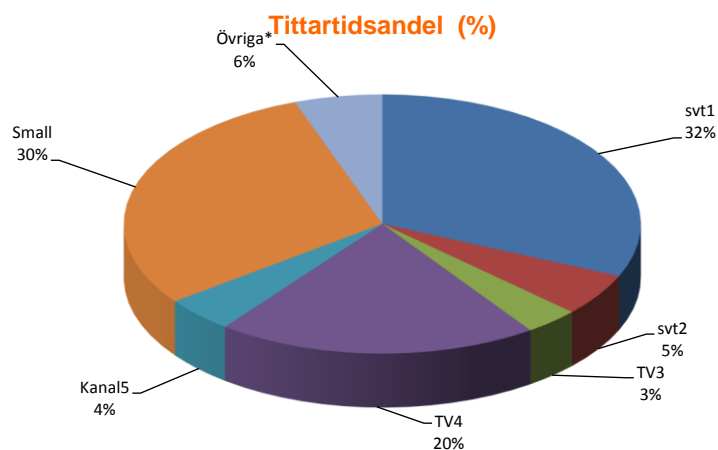

Översikt av tittandet på MMS loggkanaler - data

* Alla kanaler exklusive de 36 loggkanalerna