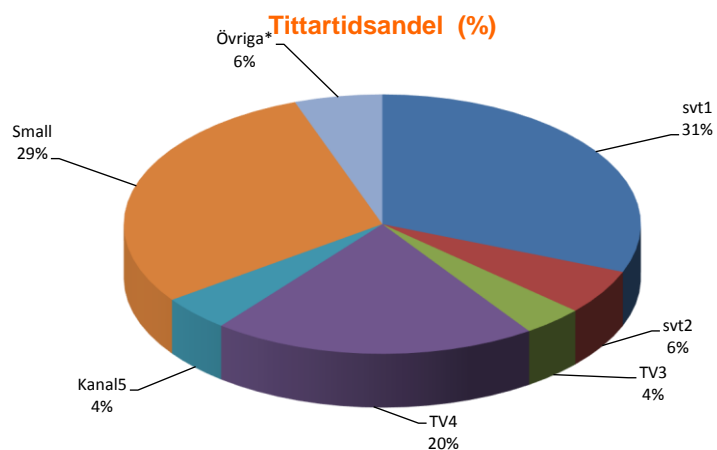

Översikt av tittandet på MMS loggkanaler - data

* Alla kanaler exklusive de 36 loggkanalerna