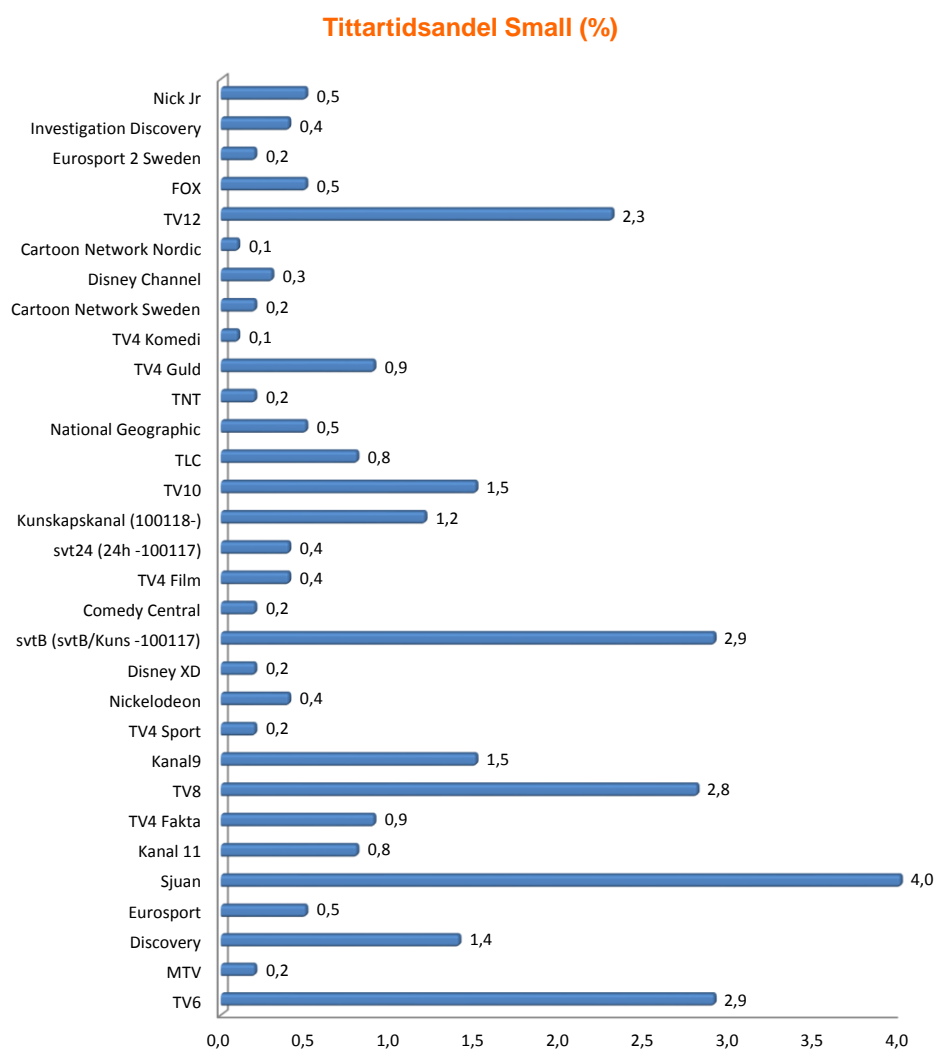

Översikt av tittandet på MMS loggkanaler - data

* Alla kanaler exklusive de 36 loggkanalerna