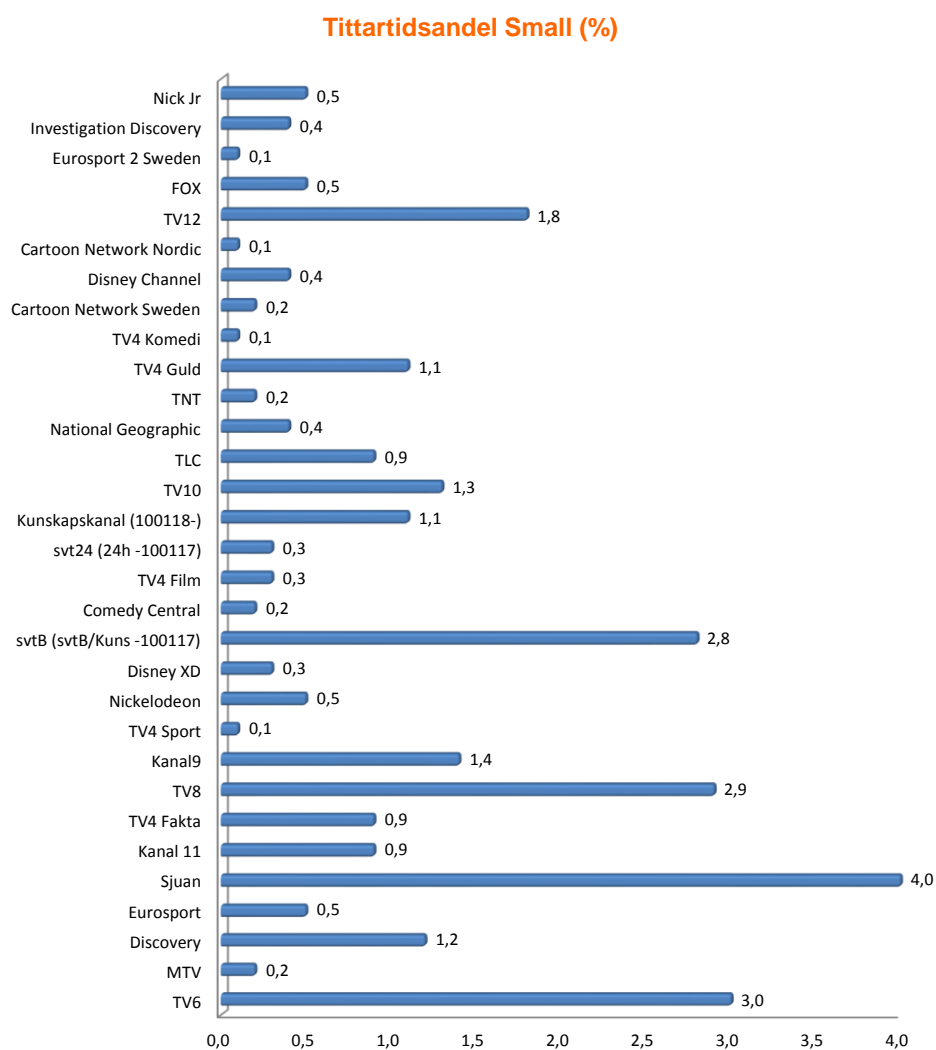

Översikt av tittandet på MMS loggkanaler - data

* Alla kanaler exklusive de 36 loggkanalerna