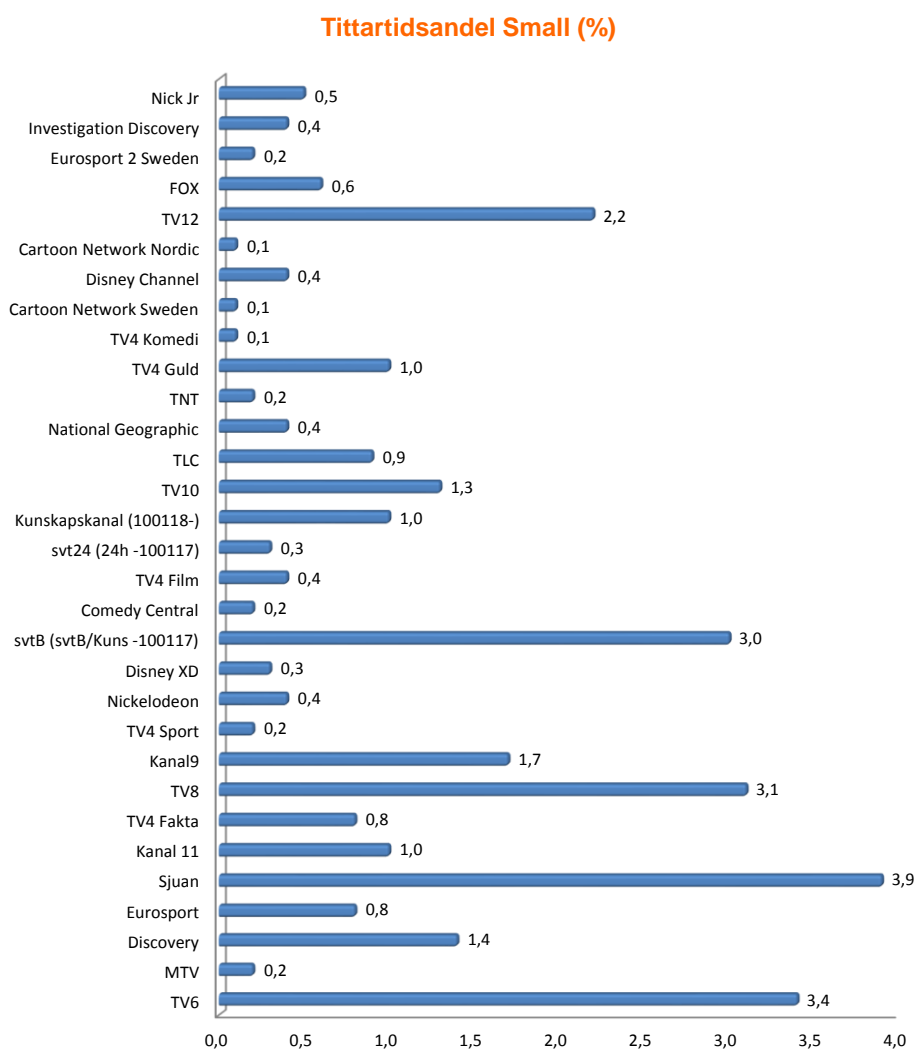

Översikt av tittandet på MMS loggkanaler - data

* Alla kanaler exklusive de 36 loggkanalerna