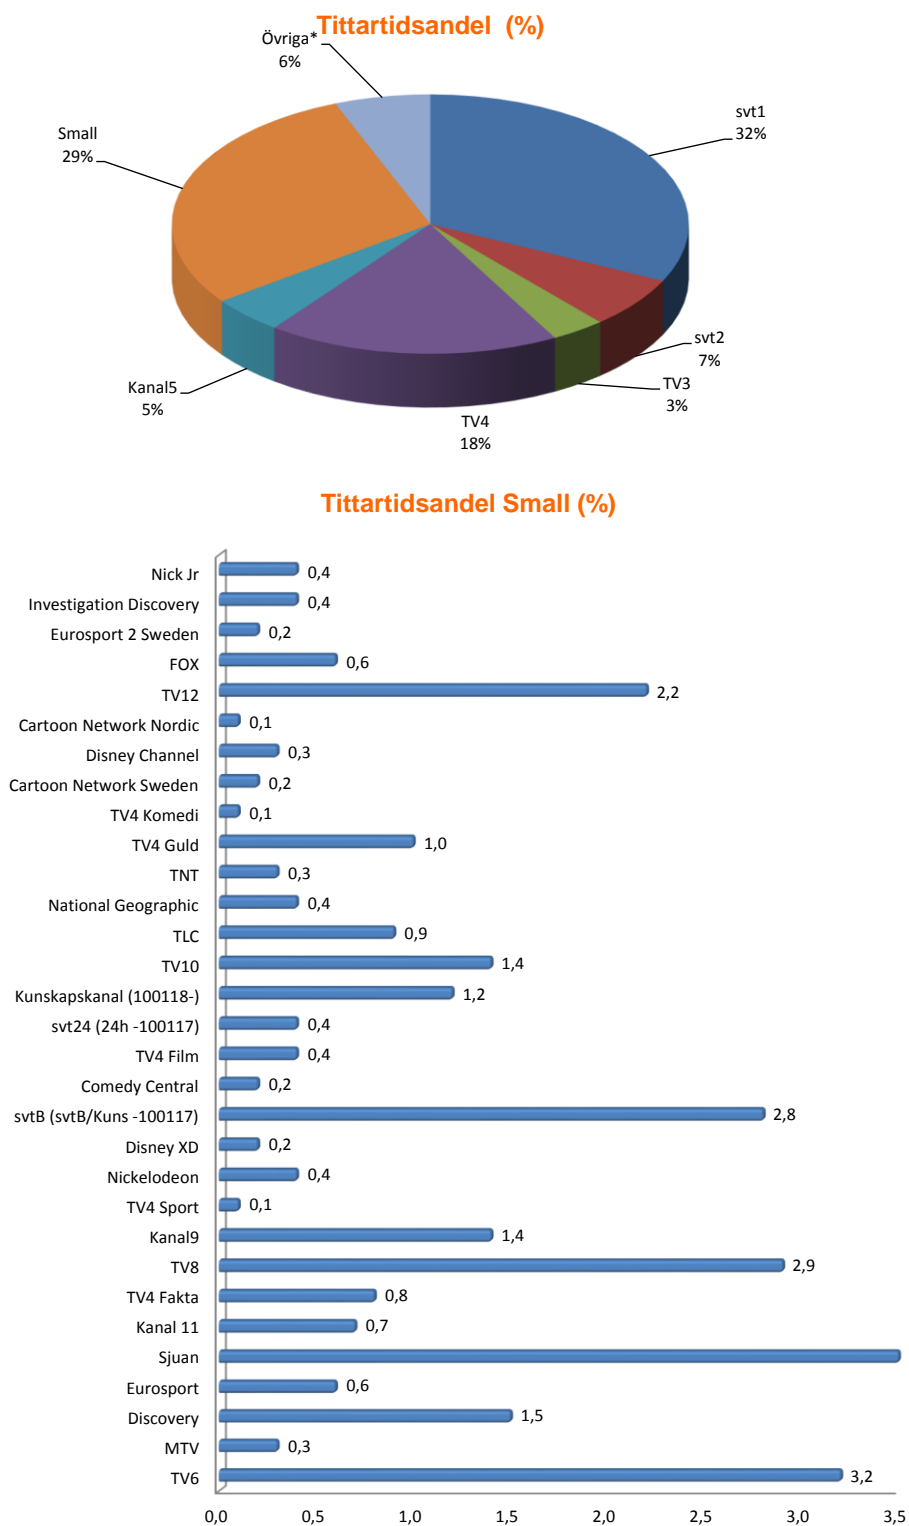

Översikt av tittandet på MMS loggkanaler - data

* Alla kanaler exklusive de 36 loggkanalerna