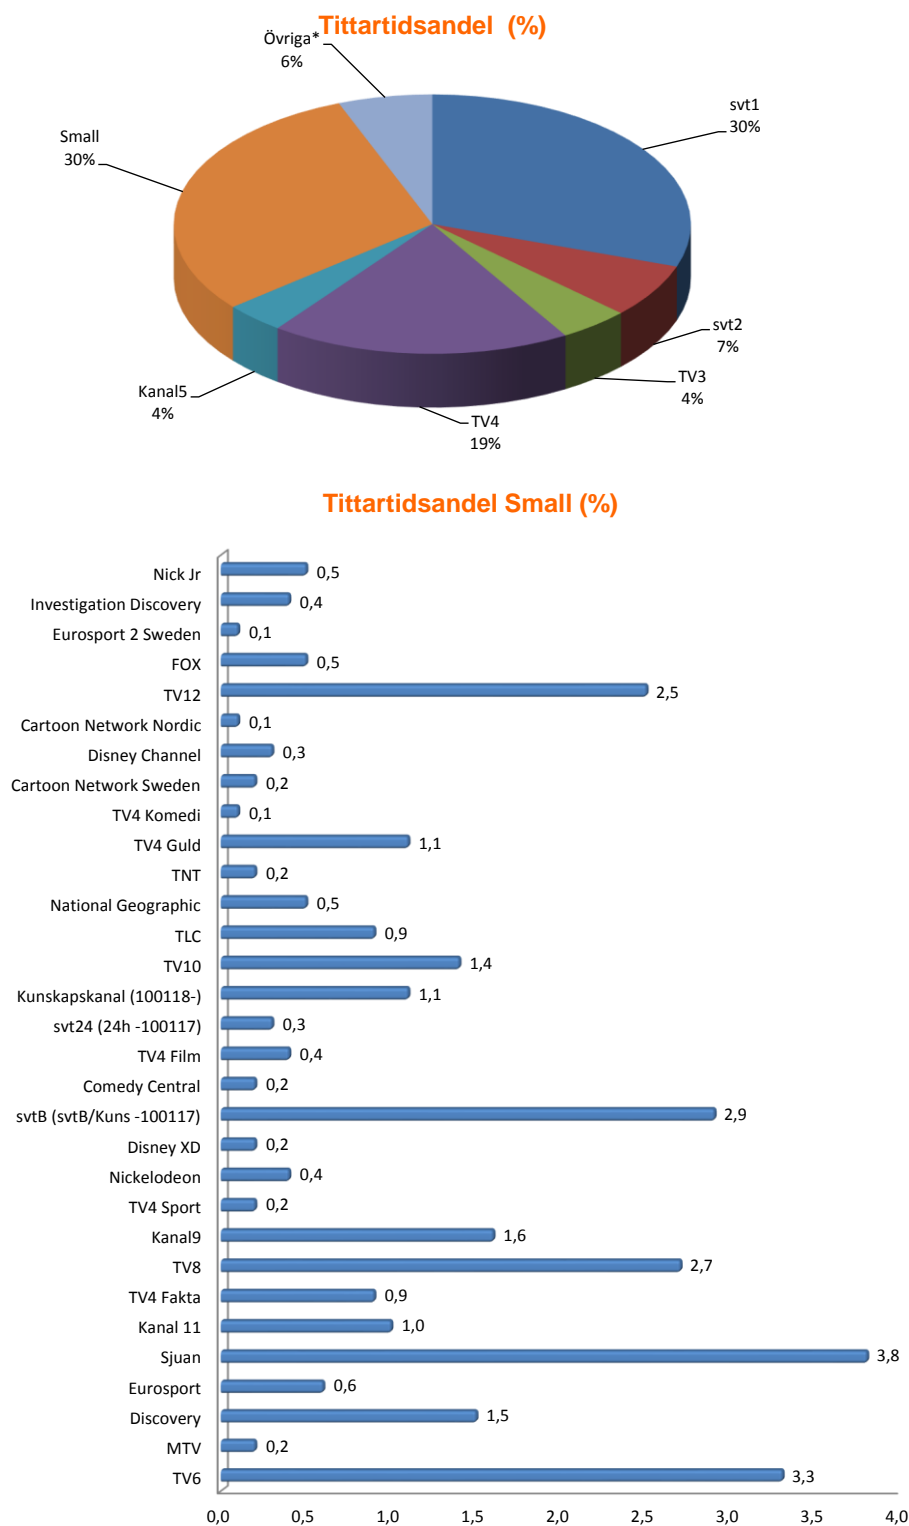

Översikt av tittandet på MMS loggkanaler - data

* Alla kanaler exklusive de 36 loggkanalerna